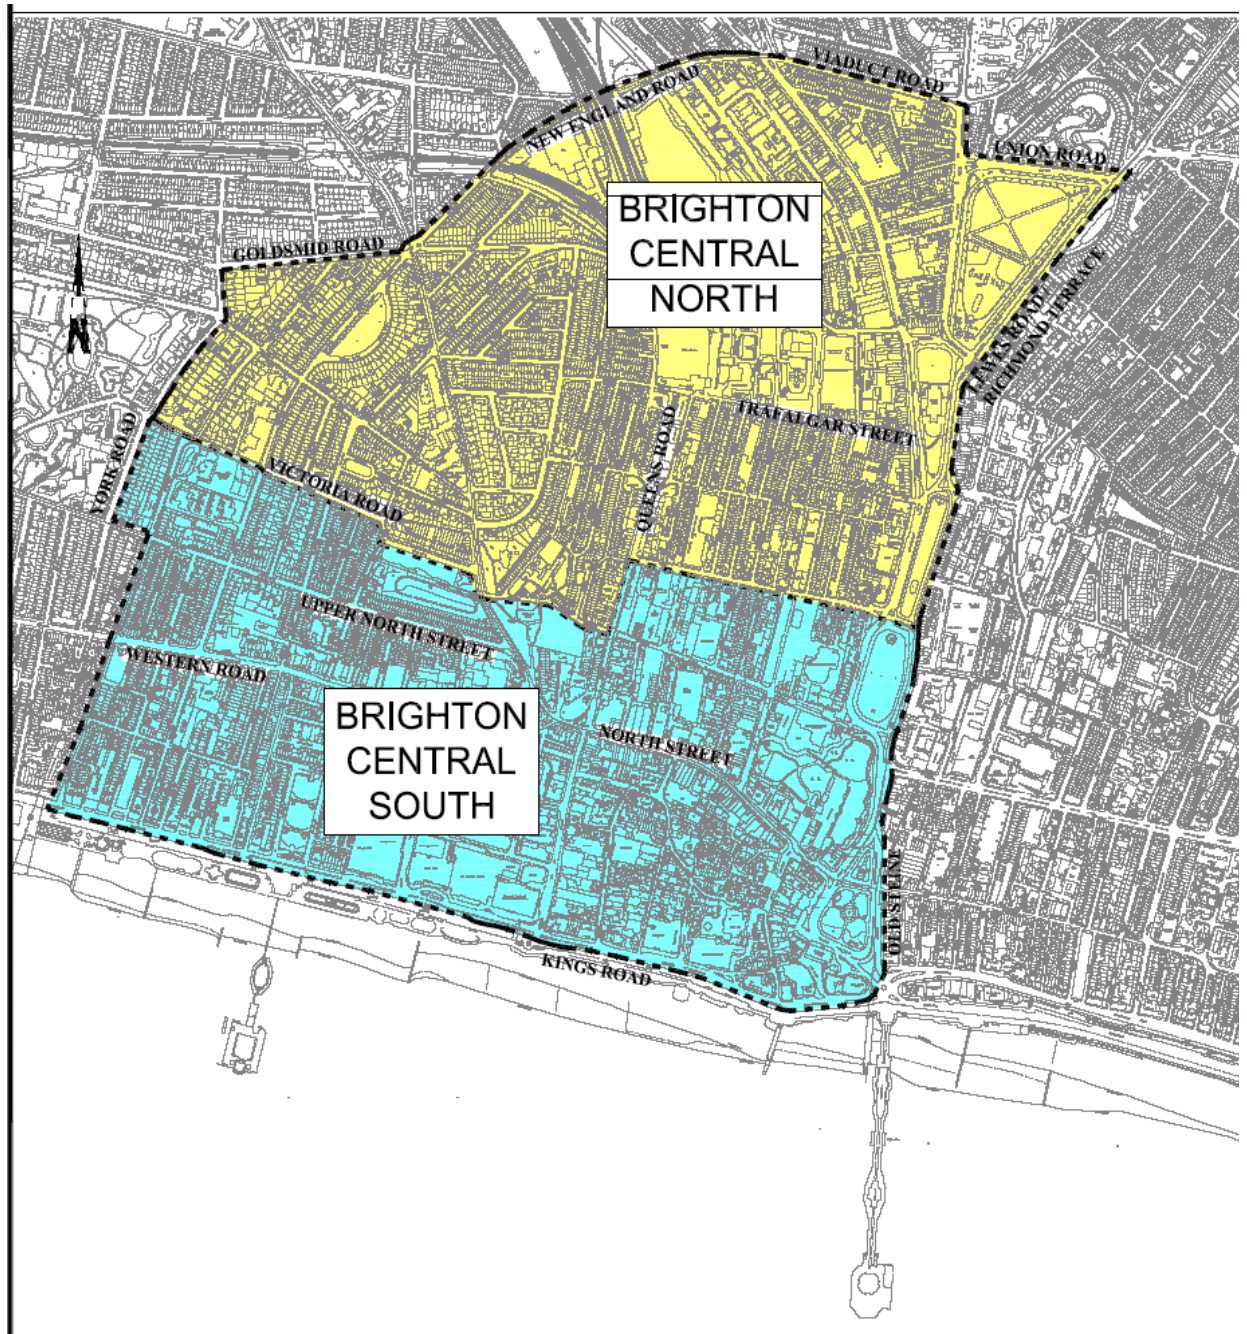

Map of the new Central Brighton zones:
Zone Y permit holders are entitled to park in the north zone
Zone Z permit holders are entitled to park in the south zone

Contact us

For more information, you can: