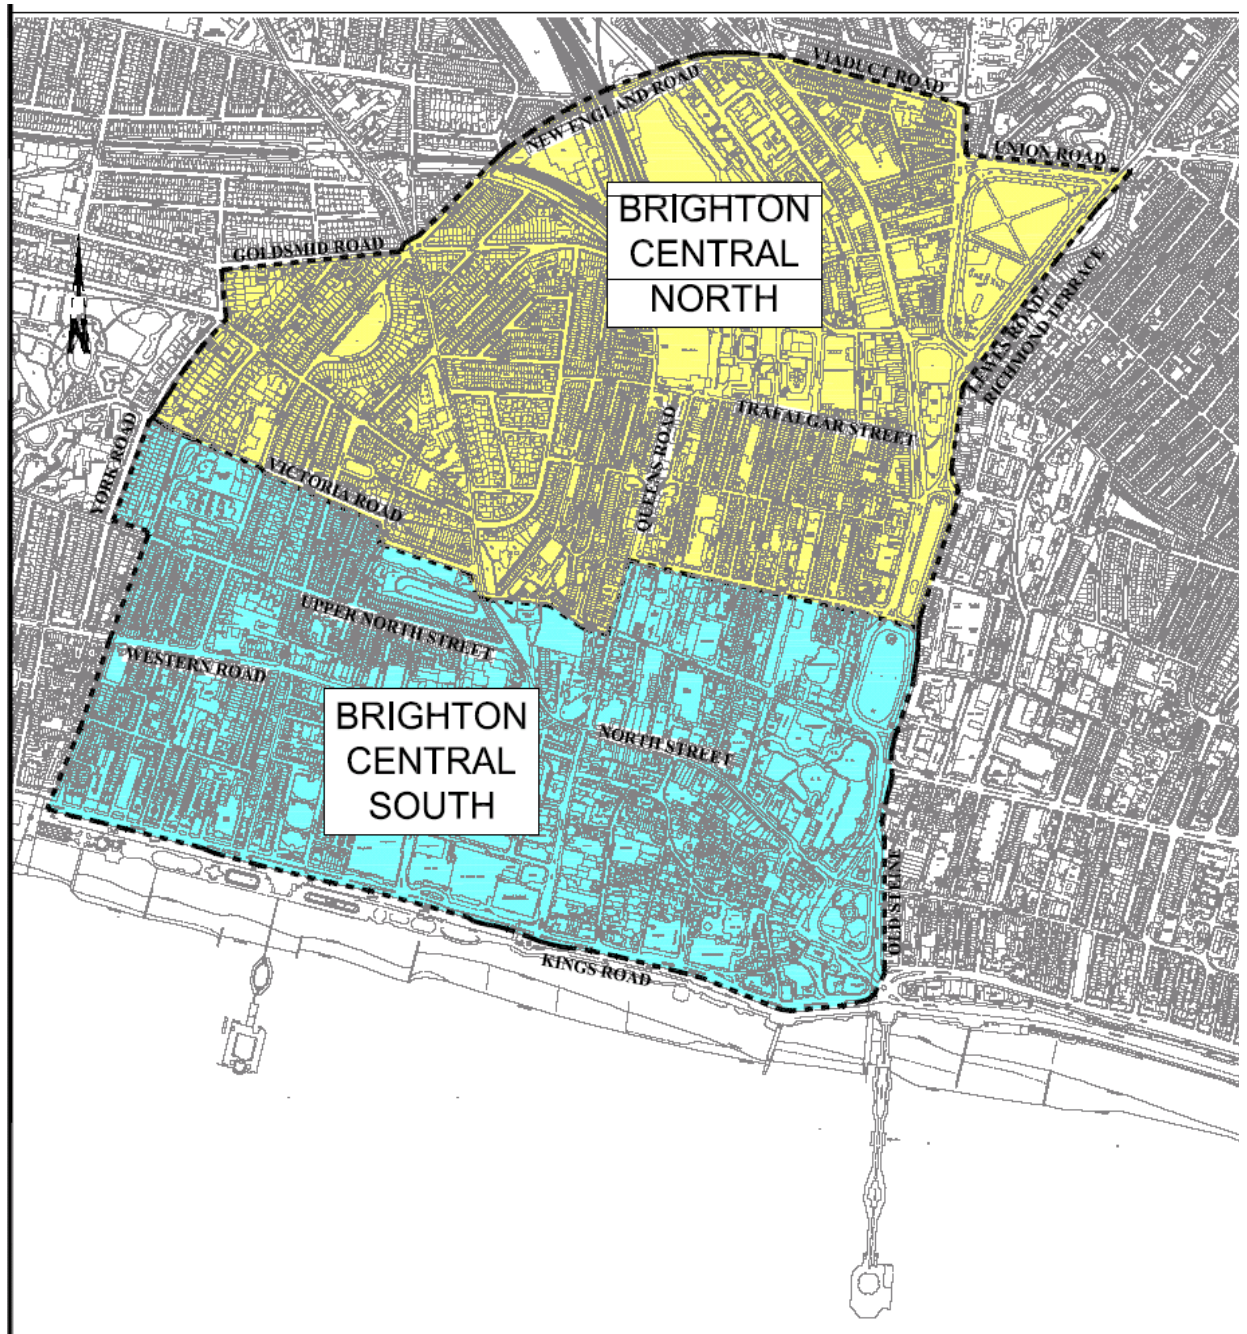

**Map of the new Central Brighton zones:**  
Zone Y permit holders are entitled to park in the north zone  
Zone Z permit holders are entitled to park in the south zone

**Contact us**

For more information, you can: